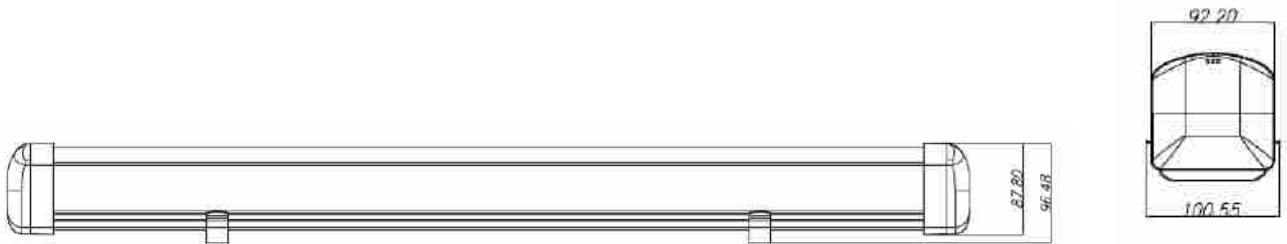

EXPLODED VIEW OF THE PRODUCT PARTS

1. END CAP COVER
2. END CAP SCREW
3. END CAP
4. GASKET
5. PCB
6. COOLER SLIDE BODY
7. REFLECTOR SHEET
8. ENCLOSURE
9. CABLE GLAND
10. PSU
11. MOUNT BRACKET

General Information	Luminaire Lifetime	Min. 50,000 Hours
	Luminaire Warranty	5 YEARS
	Luminaire Maximum Operational Temperature	+50 °C
	Luminaire Minimum Operational Temperature	-40 °C
	L70B50 Economical Lifetime	Min. 50,000 Hours
	LED Chip Brand	Seoul Semiconductor
	LED Chip - Quantity	MidPower LED - 254 pcs
	Amper Level (Maximum Rating)	1500mA
	Amper Level used for Luminaire Design	700mA
Mechanical Values	PCB Material	Non-flammable PCB
	PCB Thermal Conductivity (W/mK)	≥ 2
	Luminaire Front Glass Type and IK Level	PC Glass (3.0 mm)
	Luminaire Heatsink Material	Aluminium Injection
	Luminaire Heatsink Paint Type	Aluminium
	Detailed Information for Installation	U-Bracket
	IP Level	65
	Dimensions: Width x Length x Height (mm) - Weight (kg)	97x1488x101mm - 4.5kg
	Box Dimensions	111x1542x114mm
	Quantity per Container 20ft / 40ft	420 / 840 pcs
	Pallet Dimensions - Width - Legth - Height (cm)	115 x 166 x 170cm
Total Quantity over Pallet / Total Weight	60 pcs	

UGR Values	100°										
	Room dimension	Viewed crosswise					Viewed endwise				
	2H	2H	3H	4H	6H	8H	2H	3H	4H	6H	8H
	2H	3H	4H	6H	8H	2H	3H	4H	6H	8H	
	2H	3H	4H	6H	8H	2H	3H	4H	6H	8H	
	2H	3H	4H	6H	8H	2H	3H	4H	6H	8H	
	2H	3H	4H	6H	8H	2H	3H	4H	6H	8H	
	2H	3H	4H	6H	8H	2H	3H	4H	6H	8H	
	2H	3H	4H	6H	8H	2H	3H	4H	6H	8H	
	2H	3H	4H	6H	8H	2H	3H	4H	6H	8H	
	2H	3H	4H	6H	8H	2H	3H	4H	6H	8H	
	2H	3H	4H	6H	8H	2H	3H	4H	6H	8H	
	2H	3H	4H	6H	8H	2H	3H	4H	6H	8H	
	2H	3H	4H	6H	8H	2H	3H	4H	6H	8H	