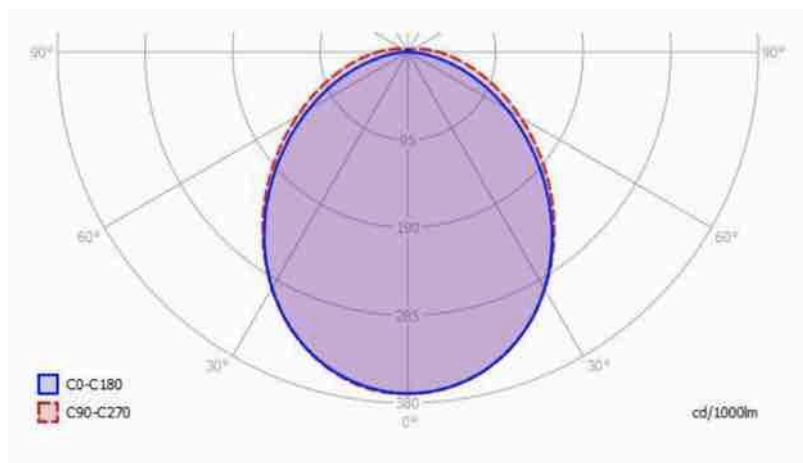

Photometrics

**Lighting
(Output Values)**

Total Lumen Output	6,300lm ±10%
Lumen Efficacy (Lumen/Watt)	>134lm/w
Color Temperature (Kelvin)	4000K (6500K, 3000K)
Color Rendering Index (Ra)	≥ 80
Lens, Reflector Material	Diffuser
UGR Rating	< 30
Beam Angle	110°

EXPLODED VIEW OF THE PRODUCT PARTS

1. END CAP COVER
2. END CAP SCREW
3. END CAP
4. GASKET
5. PCB
6. COOLER SLIDE BODY
7. REFLECTOR SHEET
8. ENCLOSURE
9. CABLE GLAND
10. PSU
11. MOUNT BRACKET

General Information	Luminaire Lifetime	Min. 50,000 Hours
	Luminaire Warranty	5 YEARS
	Luminaire Maximum Operational Temperature	+50 °C
	Luminaire Minimum Operational Temperature	-40 °C
	L70B50 Economical Lifetime	Min. 50,000 Hours
	LED Chip Brand	Seoul Semiconductor
	LED Chip - Quantity	MidPower LED - 254 pcs
	Amper Level (Maximum Rating)	1500mA
	Amper Level used for Luminaire Design	700mA
Mechanical Values	PCB Material	Non-flammable PCB
	PCB Thermal Conductivity (W/mK)	≥ 2
	Luminaire Front Glass Type and IK Level	PC Glass (3.0 mm)
	Luminaire Heatsink Material	Aluminium Injection
	Luminaire Heatsink Paint Type	Aluminium
	Detailed Information for Installation	U-Bracket
	IP Level	65
	Dimensions: Width x Length x Height (mm) - Weight (kg)	97x1488x101mm - 4.5kg
	Box Dimensions	111x1542x114mm
	Quantity per Container 20ft / 40ft	420 / 840 pcs
	Pallet Dimensions - Width - Legth - Height (cm)	115 x 166 x 170cm
Total Quantity over Pallet / Total Weight	60 pcs	

UGR Values	100°										
	Room dimension	Viewed crosswise					Viewed endwise				
	2H	2H	3H	4H	6H	8H	2H	3H	4H	6H	8H
	2H	3H	4H	6H	8H	2H	3H	4H	6H	8H	
	2H	3H	4H	6H	8H	2H	3H	4H	6H	8H	
	2H	3H	4H	6H	8H	2H	3H	4H	6H	8H	
	2H	3H	4H	6H	8H	2H	3H	4H	6H	8H	
	2H	3H	4H	6H	8H	2H	3H	4H	6H	8H	
	2H	3H	4H	6H	8H	2H	3H	4H	6H	8H	
	2H	3H	4H	6H	8H	2H	3H	4H	6H	8H	
	2H	3H	4H	6H	8H	2H	3H	4H	6H	8H	
	2H	3H	4H	6H	8H	2H	3H	4H	6H	8H	
	2H	3H	4H	6H	8H	2H	3H	4H	6H	8H	
	2H	3H	4H	6H	8H	2H	3H	4H	6H	8H	