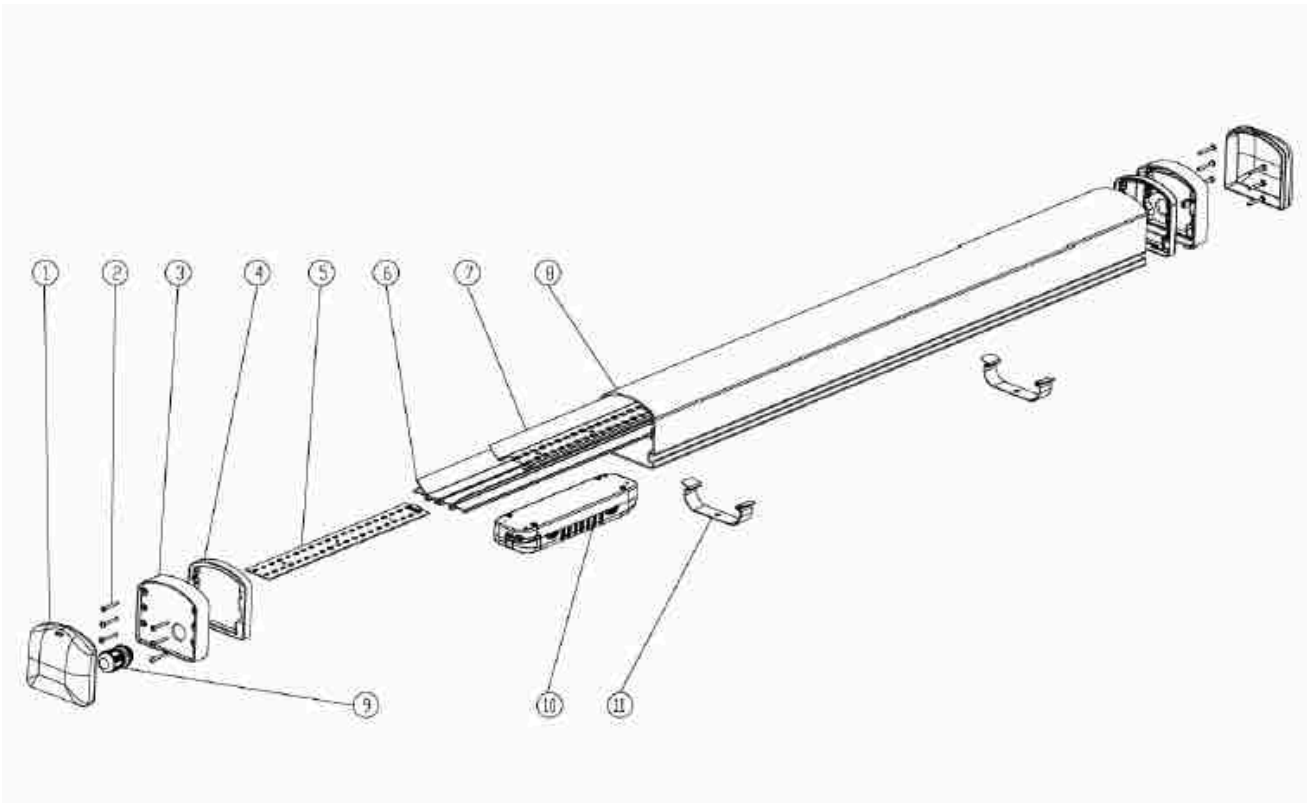

Product Code	Product Model and Type	SRAA 47W
Electrical (Input Value)	Power (Watt)	47W (+3W Emergency Kit - Optional)
	Voltage (VAC)	100-277 VAC
	Power Factor (PF)	≥ 0.90
	Amper (A)	Max. 700mA
	Frequency Interval (Hz)	50/60 Hz
	Driver Brand	GigaTera
	Driver Origin	Designed in Korea
	Maximum Load THD (Total Harmonic Distortion) Value	20%
	Surge Protection (kV) (Inside Driver)	6kV
	Driver Lifetime	50,000 Hours
	Driver Efficiency	≥ %94
	Driver Case Temperature under Operation	39.3°C (@25°C Ambient)
	Driver Case Temperature under Operation	90°C
	Surge Protection (kV)	-
Control Type (Optional)	1-10V, DALI	

EXPLODED VIEW OF THE PRODUCT PARTS

1. END CAP COVER
2. END CAP SCREW
3. END CAP
4. GASKET
5. PCB
6. COOLER SLIDE BODY
7. REFLECTOR SHEET
8. ENCLOSURE
9. CABLE GLAND
10. PSU
11. MOUNT BRACKET

General Information	Luminaire Lifetime	Min. 50,000 Hours
	Luminaire Warranty	5 YEARS
	Luminaire Maximum Operational Temperature	+50 °C
	Luminaire Minimum Operational Temperature	-40 °C
	L70B50 Economical Lifetime	Min. 50,000 Hours
	LED Chip Brand	Seoul Semiconductor
	LED Chip - Quantity	MidPower LED - 254 pcs
	Amper Level (Maximum Rating)	1500mA
	Amper Level used for Luminaire Design	700mA
Mechanical Values	PCB Material	Non-flammable PCB
	PCB Thermal Conductivity (W/mK)	≥ 2
	Luminaire Front Glass Type and IK Level	PC Glass (3.0 mm)
	Luminaire Heatsink Material	Aluminium Injection
	Luminaire Heatsink Paint Type	Aluminium
	Detailed Information for Installation	U-Bracket
	IP Level	65
	Dimensions: Width x Length x Height (mm) - Weight (kg)	97x1488x101mm - 4.5kg
	Box Dimensions	111x1542x114mm
	Quantity per Container 20ft / 40ft	420 / 840 pcs
	Pallet Dimensions - Width - Legth - Height (cm)	115 x 166 x 170cm
Total Quantity over Pallet / Total Weight	60 pcs	